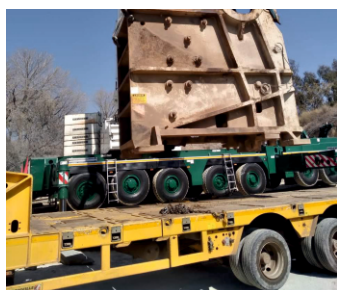

Our Yellow plant hire equipment ranges from but is not limited to 50 Ton Hammers with interchangeable Buckets and all our hammers are capable of heavy reinforced Concrete Demolitions and ripping out deep excavations. Our Front End Loaders FEL and Graders are sufficient enough to assist in the construction earth moving works and our Tipper Trucks are built to handle robust demolition conditions of hauling materials.